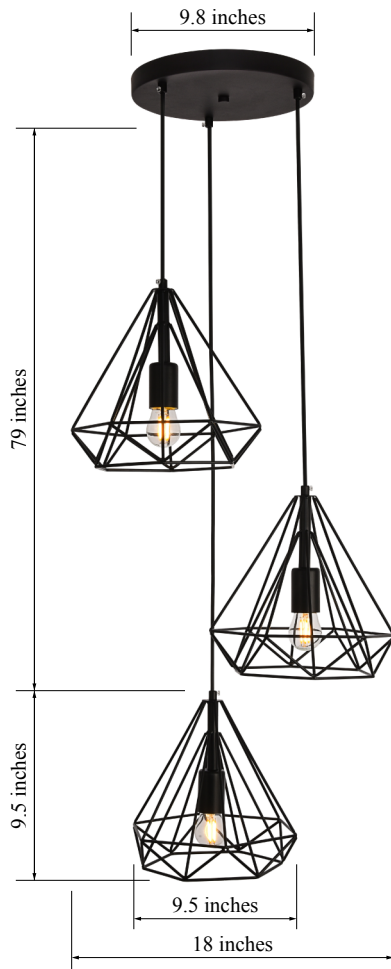

PRODUCT SPECIFICATION SHEET

COLLECTION

3-Light Pendant lamp Iron Shade

Black
Item No:LDPD2091

Copper
Item No:LDPD2092

Available Finishes

Dimensions

Canopy Size(in)	D9.8"H1"
Chain/Rod Length	79"
Length	N/A
Width	18"
Height	9.5"
Maximum Height	88.5"

Specifications

Finish	2 Finishes
Material	Iron
Glass Color	N/A
Type	Pendant lamp
Hanging Device	Cord
Voltage	110-125V
Dimmable	Yes
Warranty	1 Year Limited
Shipment Type	Small Parcel

Bulb / Socket

Socket Type	E26
Number of Lights	3
Wattage/Bulb	40W
Included	No

Installation

Indoor/Outdoor	Indoor
Dry/Wet/Damp	Dry
Weight	4.8 LBS
Wire Length	79"
Safety Rating	ETL Listed